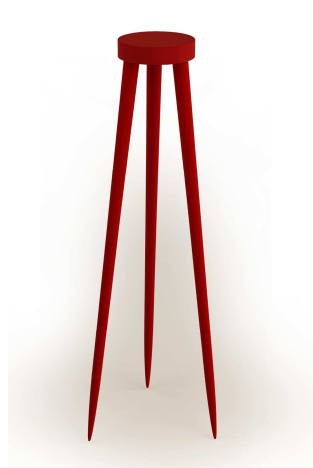

Motto:

*Design is not about the latest materials, perfect stitching and trendy colours ...
Design is something that allows an individual (woman☺) to bring their dreams to life.*

A CAPPELLA STAND

Design: Helena Dařbujánová

2013

Stand A Capella with an accompaniment to support a flowerpot with herbs, a bust, a chandelier, a cake plate with a cover, a vase with flowers from a man.

...part of the collection A Woman's Matter, or what could not be missing in a girl's room

A CAPPELLA STAND I

A CAPPELLA STAND II

Trade description:

Size: total height 101cm, min \varnothing – 18cm, max \varnothing – 31cm

Weight: 3,0 kg

Material: **STAND I:** beech wood, birch plywood
STAND II: beech wood, birch plywood, color paint